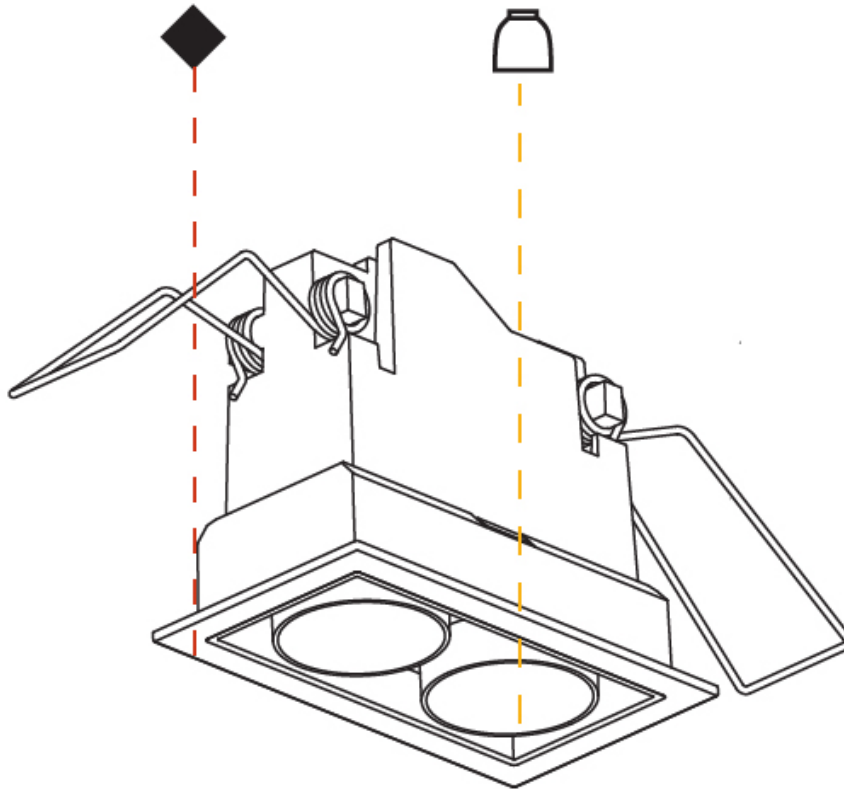

MAGIQ 2 CELL MICRO-DOT RECESSED

A35784-

PROJECT	_____
TYPE	_____
SPECIFIER	_____
QUANTITY	_____
DATE	_____